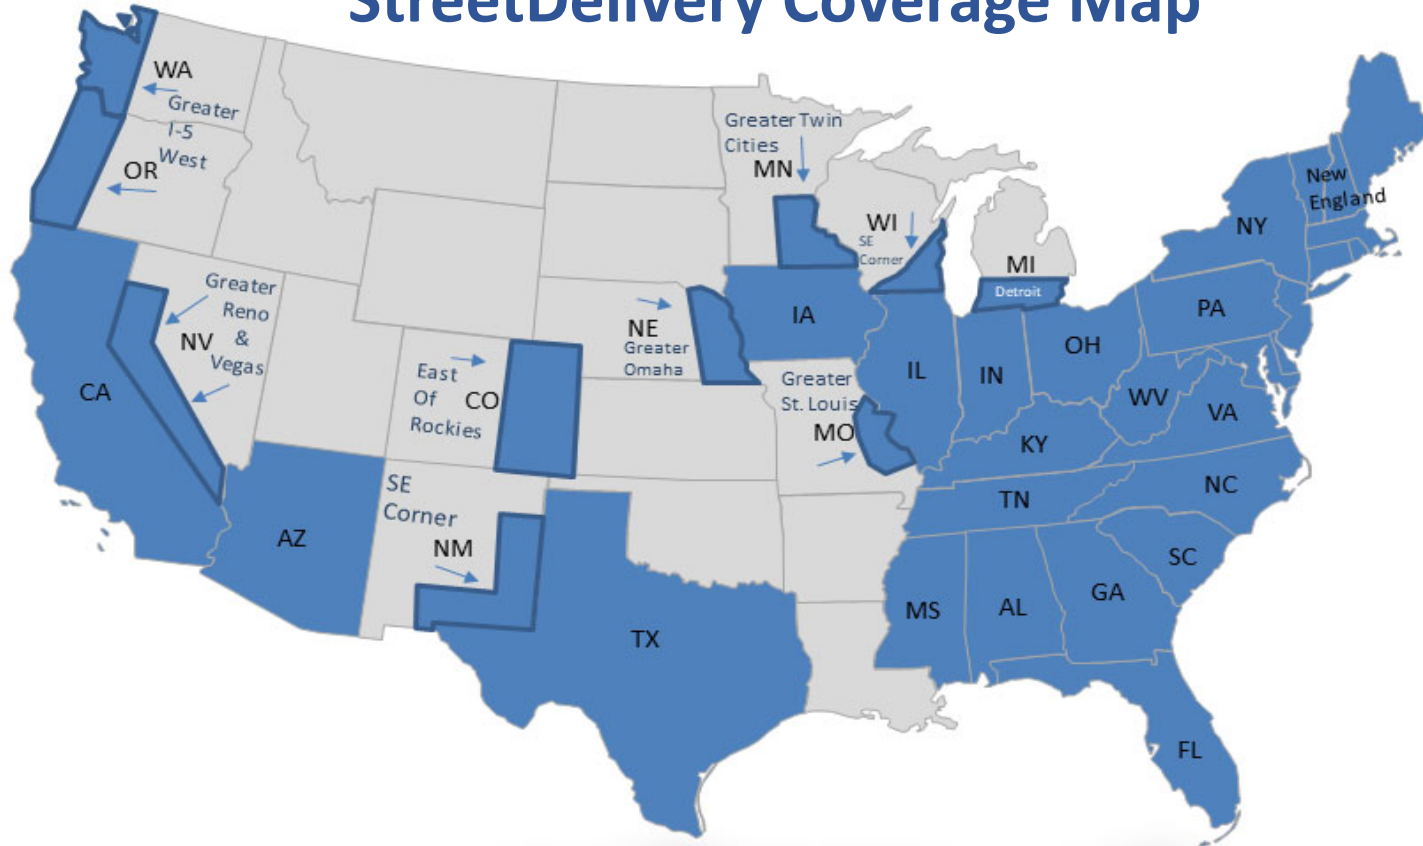

StreetDelivery Coverage Map

- *StreetDelivery Offers Field Task Assistance in 38 States*
- *All Blue Areas Are Staffed By Fully Insured, W2 StreetDelivery Employees!*

Our Services

AUTO:

- Intersections
- Parking Lots
- Driveways
- Light Sequence Video
- Claim Specific Requests
- Unlimited Photos/Video